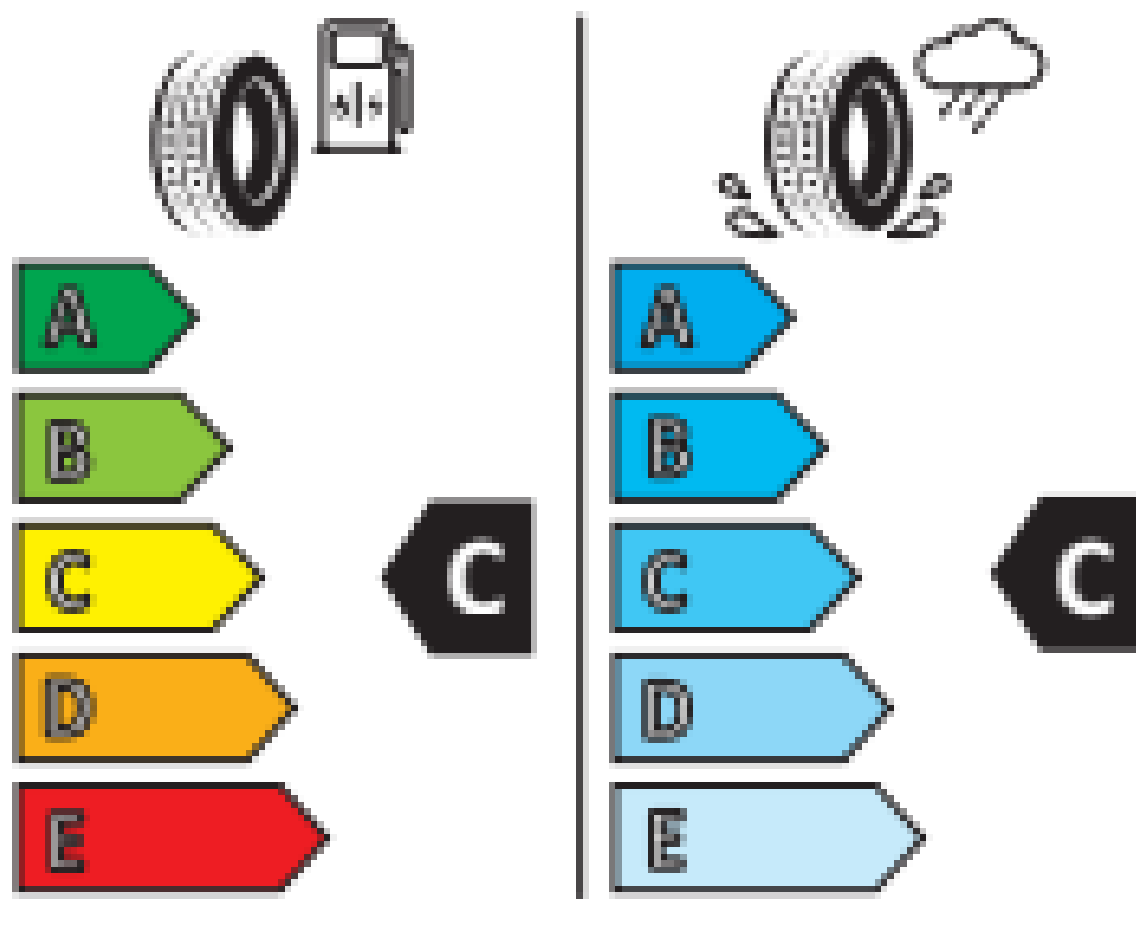

en-energies

UTQG 400 A A